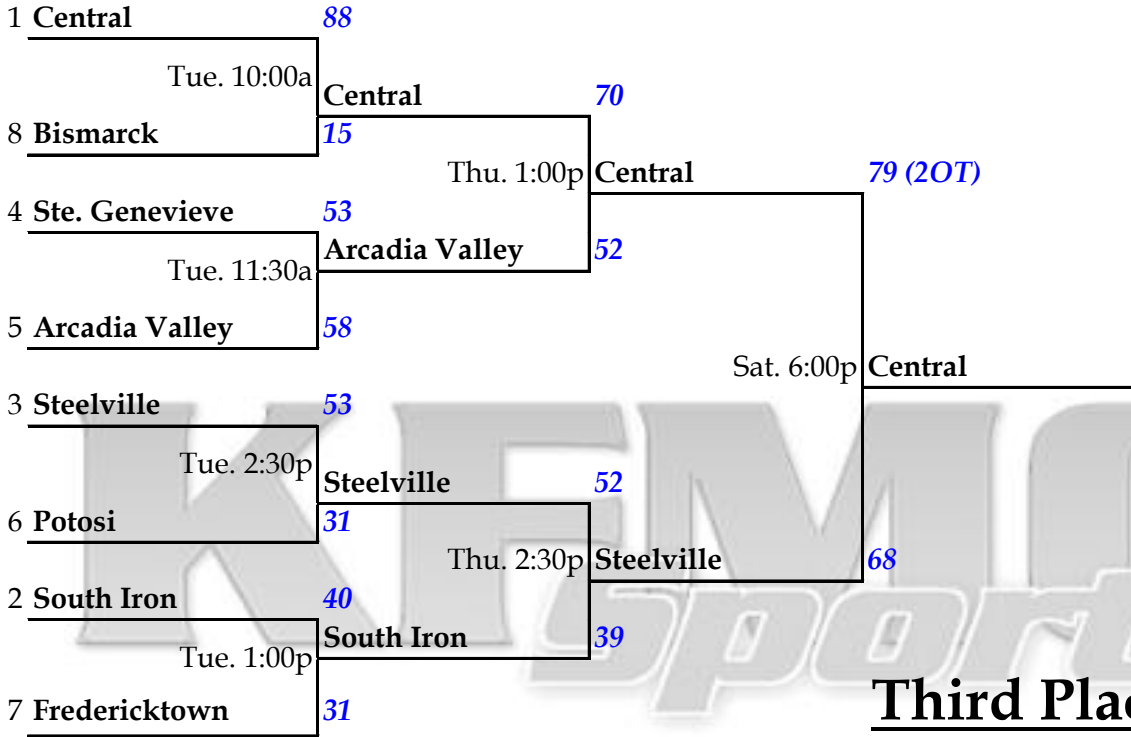

32nd Lady Rebel Christmas Tournament

Host: Central -- Dec. 26-30, 2017

Third Place Game

Fifth Place Bracket