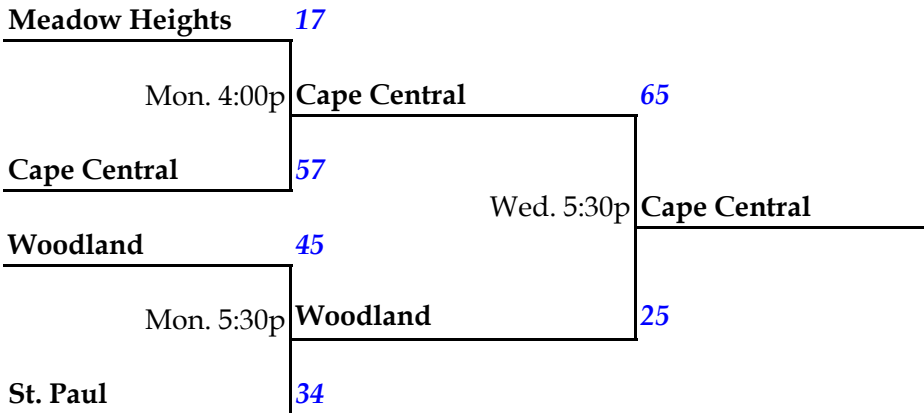

Kelso Supply Holiday Tournament

Host: Cape Central -- Dec. 18-21, 2016

Third Place Game

Fifth Place Bracket

Seventh Place Game