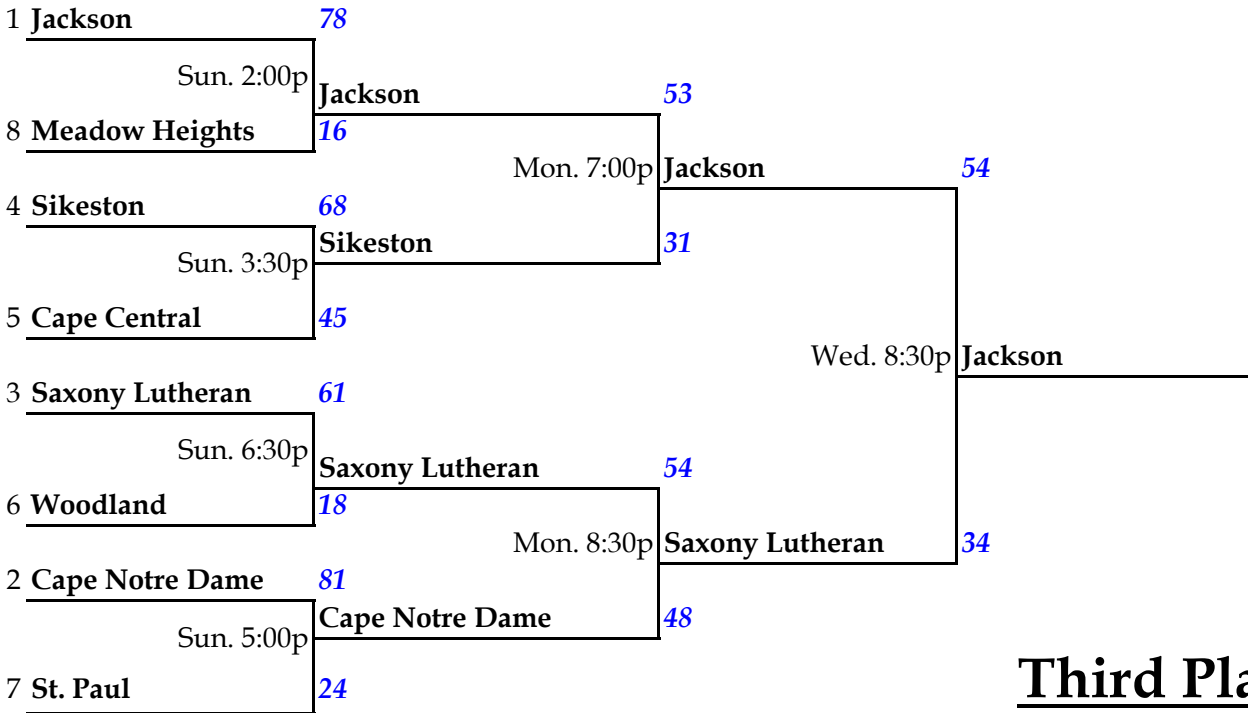

Kelso Supply Holiday Tournament

Host: Cape Central -- Dec. 18-21, 2016

Third Place Game

Fifth Place Bracket

Seventh Place Game