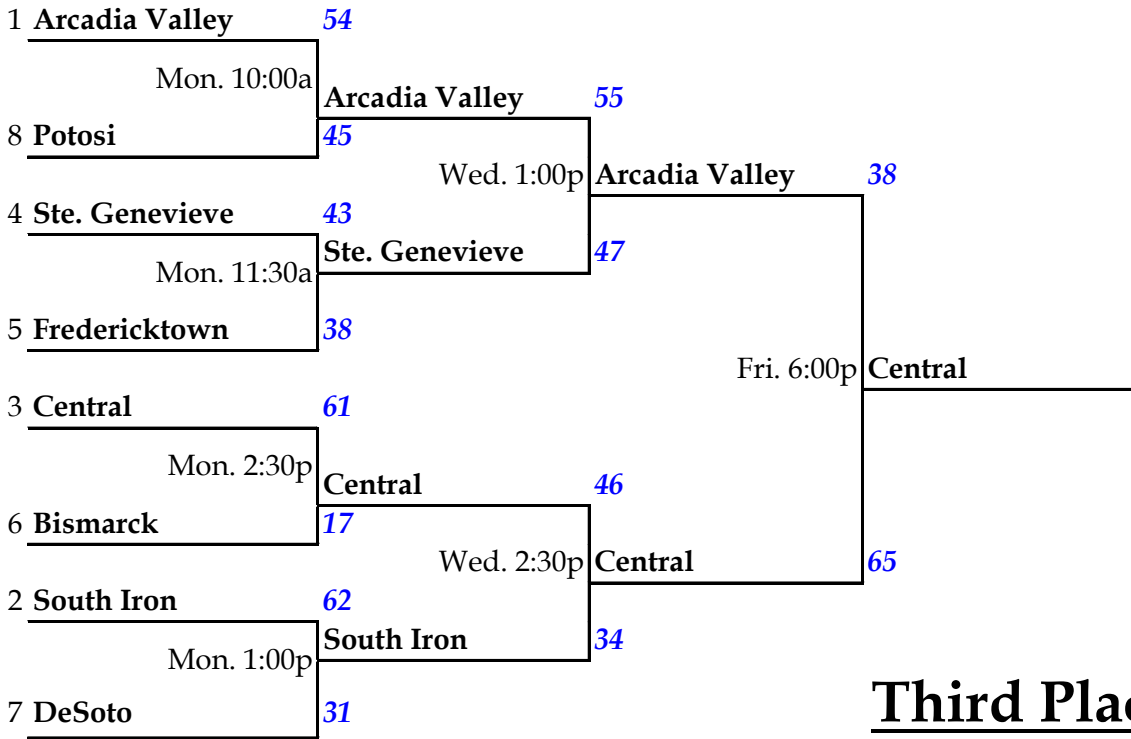

31st Lady Rebel Christmas Tournament

Host: Central -- Dec. 26-30, 2016

Third Place Game

Fifth Place Bracket