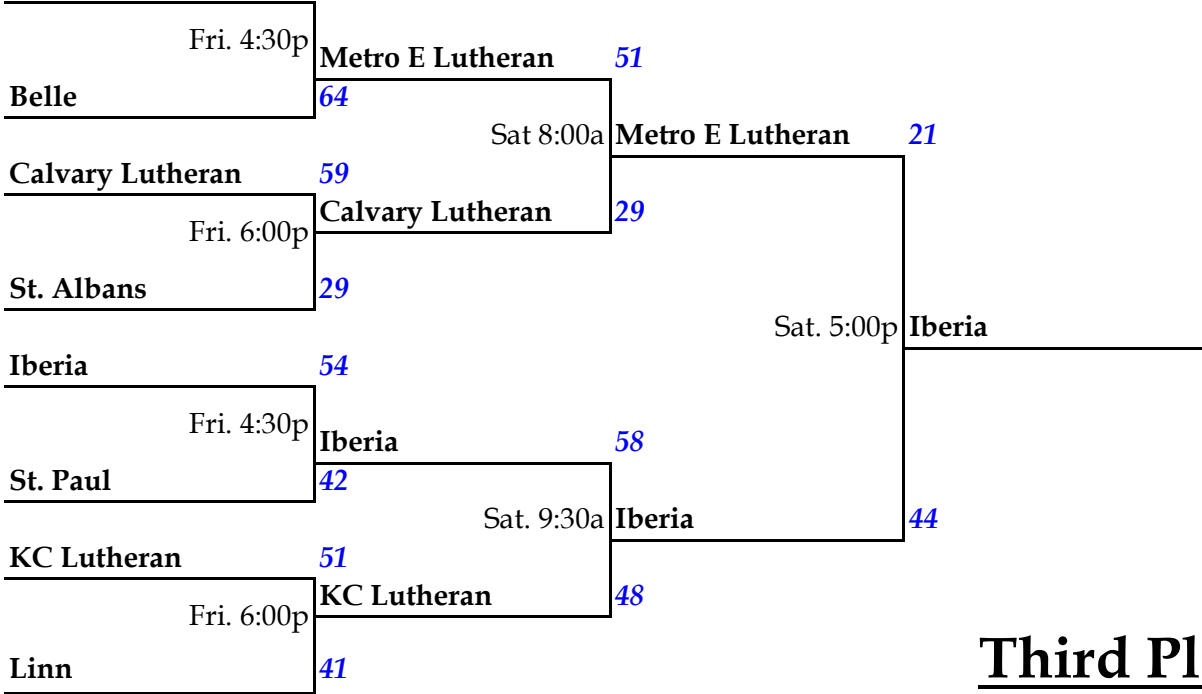

# 5th Annual Calvary Lutheran Tournament

Host: Calvary HS -- Jan. 9-10, 2015

Metro E Lutheran 66 (OT)

## Third Place Game

## Fifth Place Bracket

## Seventh Place Bracket