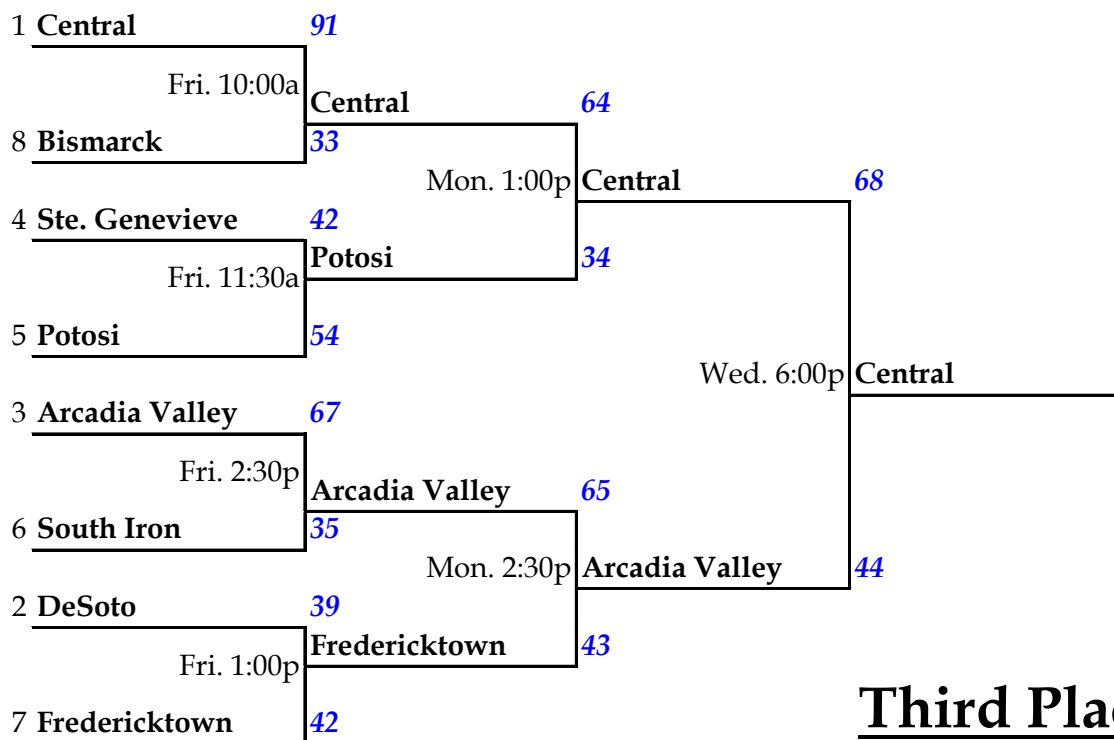

29th Lady Rebel Christmas Tournament

Host: Central -- Dec. 26-31, 2014

Third Place Game

Fifth Place Bracket