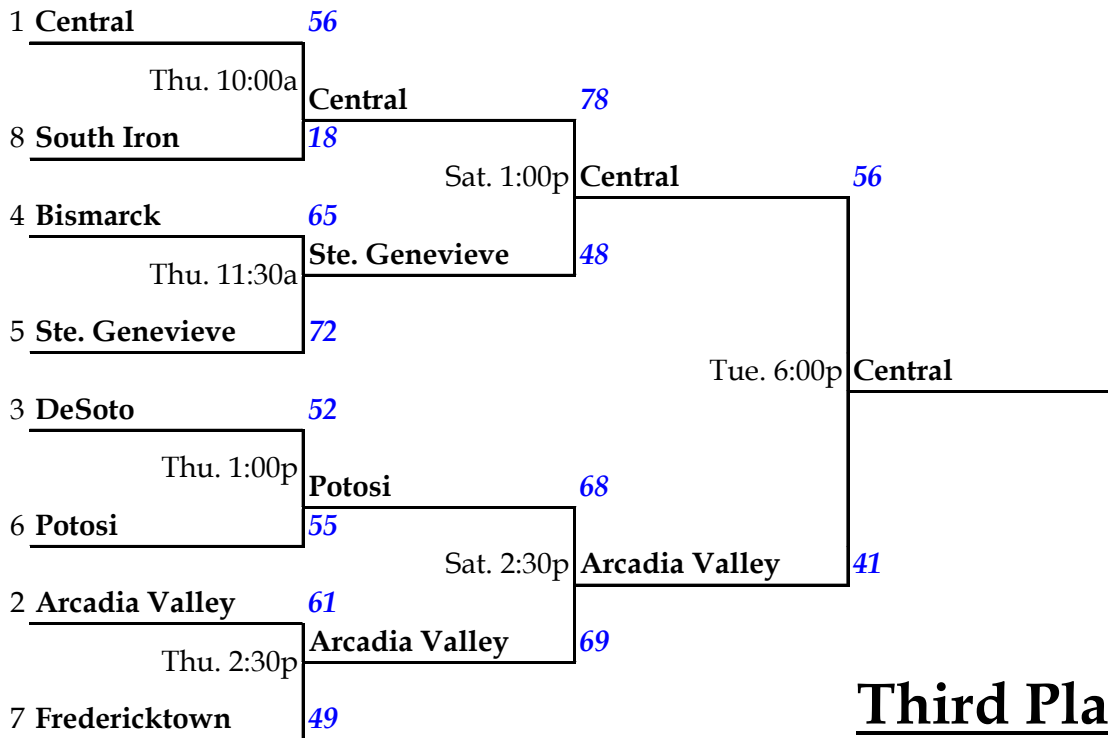

28th Lady Rebel Christmas Tournament

Host: Central -- Dec. 26-31, 2013

Third Place Game

Fifth Place Bracket