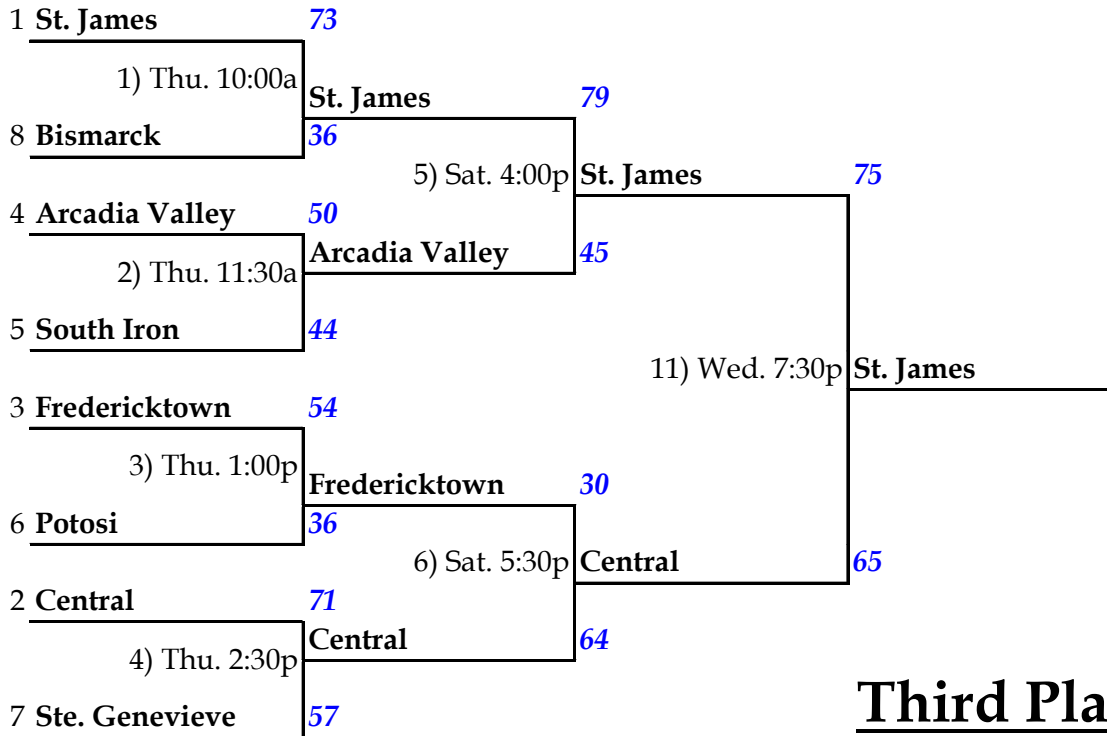

27th Lady Rebel Christmas Tournament

Host: Central -- Dec. 27-Jan. 2, 2012

Third Place Game

Fifth Place Bracket