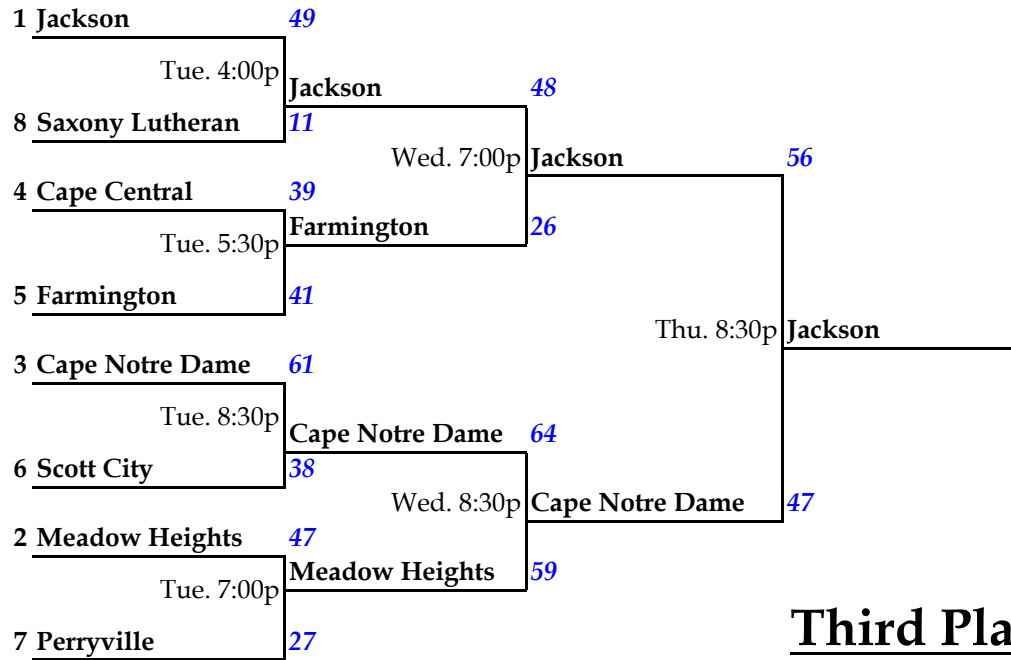

Show Me Center Holiday Classic

Host: Cape Central -- Dec. 20-22, 2011

Third Place Game

Fifth Place Bracket

Seventh Place Game