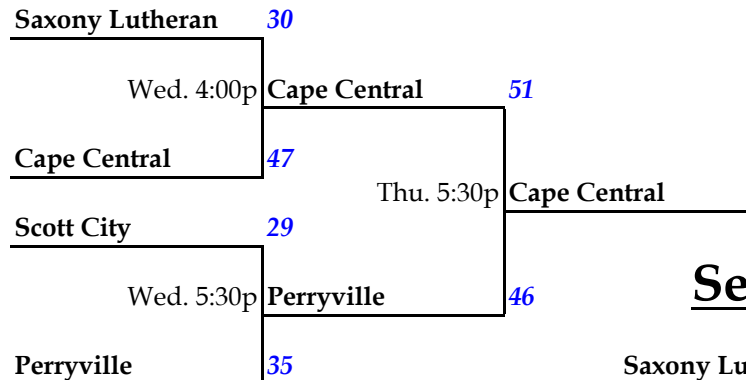

Show Me Center Holiday Classic

Host: Cape Central -- Dec. 20-22, 2011

Third Place Game

Fifth Place Bracket

Seventh Place Game