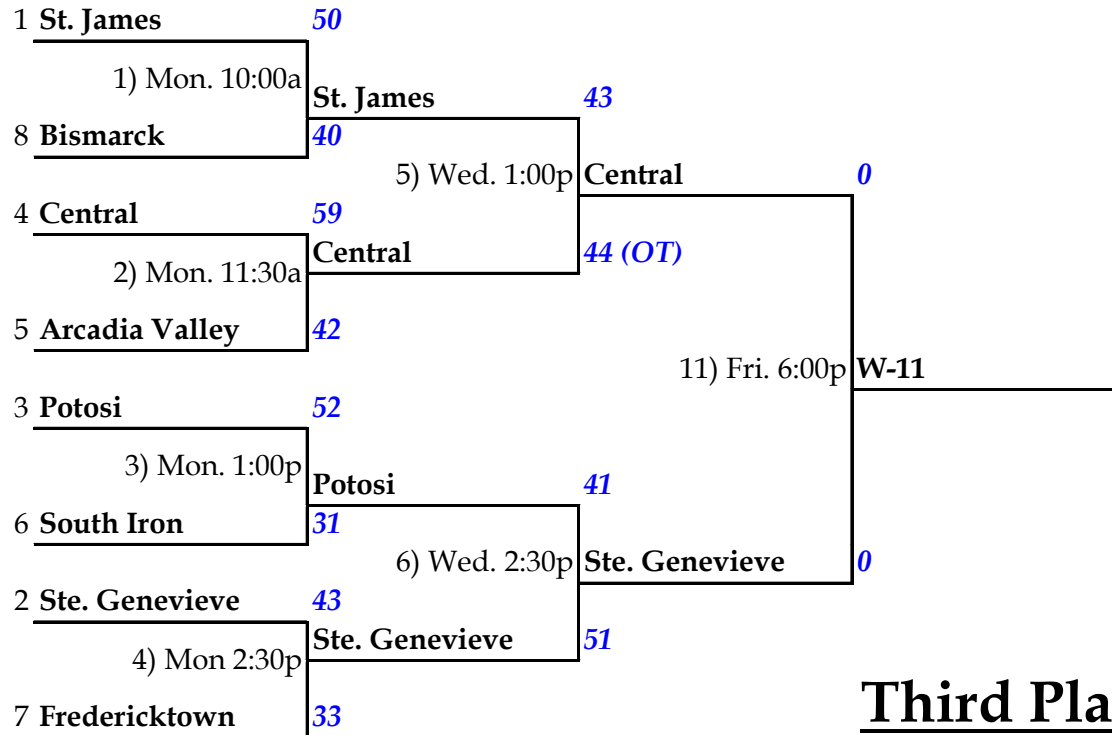

26th Lady Rebel Christmas Tournament

Host: Central -- Dec. 26-30, 2011

Fifth Place Bracket

Third Place Game