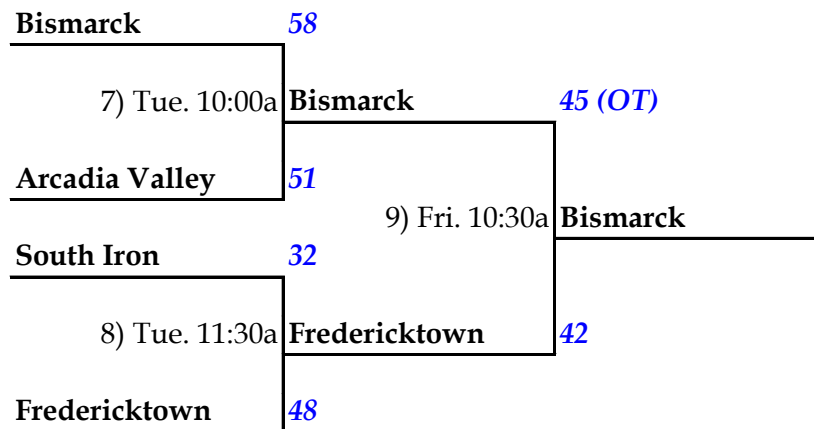

26th Lady Rebel Christmas Tournament

Host: Central -- Dec. 26-30, 2011

Fifth Place Bracket

Third Place Game